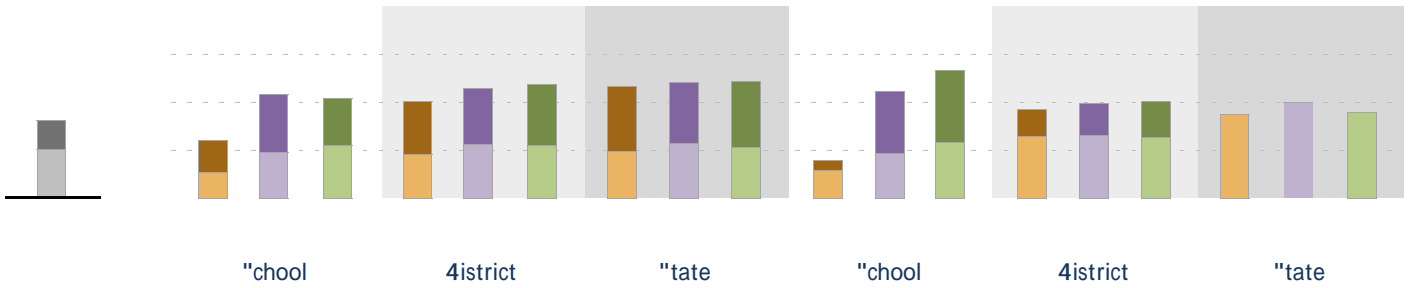

2019-20 School Profile
EDWARD TITCHE ELEMENTARY SCHOOL (TEA 21 !

STAAR

Reading Grade 12

Writing Grade 12

2019-20 School Profile

Elementary School Metrics, Term Definition