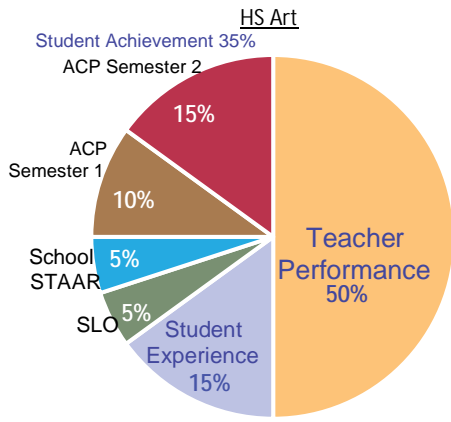

ES Grade 4 General

Student Achievement 35%

ES Grade 4 RLA (TELPAS)

Student Achievement 35%

ES Grade 5 General

Student Achievement 35%

Category B

Category C