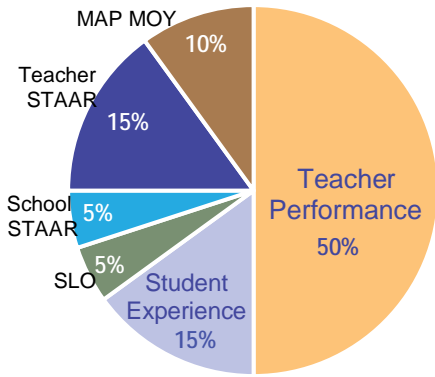

2023-24 Student Achievement Templates

TEI Teacher Categories

The majority of

Category A: Elementary School

ES Grade 3 General

Student Achievement 35%

ES Grade 3 RLA (TELPAS)

Student Achievement 35%