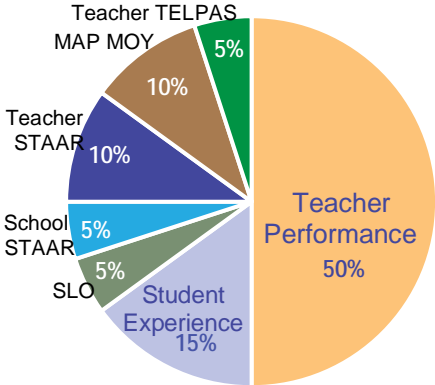

2023-24 Student Achievement Templates

TEI Teacher Categories

The majority of

Category A: Elementary School

ES Grade 3 General

Student Achievement 35%

ES Grade 3 RLA (TELPAS)

Student Achievement 35%

ES Grade 4 General

Student Achievement 35%

ES Grade 4 RLA (TELPAS)

Student Achievement 35%

ES Grade 5 General

Student Achievement 35%

Category B

Category C