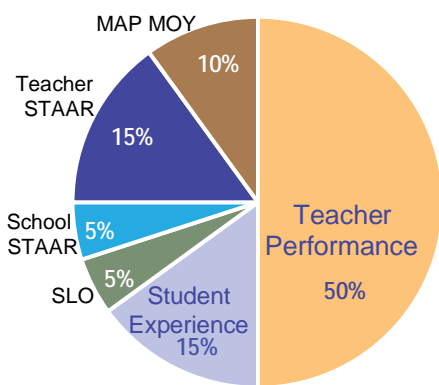

ES Grade 4 General

Student Achievement 35%

ES Grade 4 RLA (TELPAS)

Student Achievement 35%

ES Grade 5 General

Student Achievement 35%

Category B

Category C