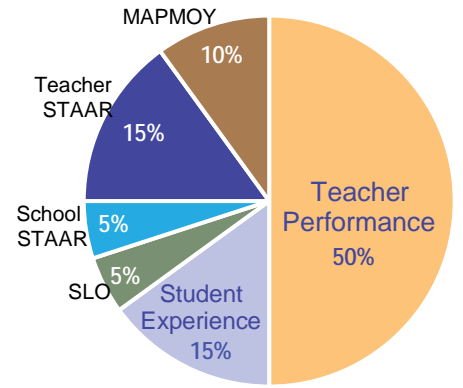

2023-24 Student Achievement Templates

TEI Teacher Categories

The majority of

Category A: Elementary School

ES Grade 3 General

Student Achievement 35%

ES Grade 3 RLA (TELPAS)

Student Achievement 35%

ES Grade 4 General

Student Achievement 35%

ES Grade 4 RLA (TELPAS)

Student Achievement 35%

ES Grade 5 General

Student Achievement 35%

Category B

Category C