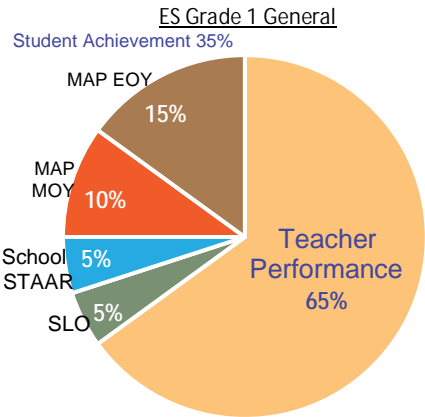

ES Grade 4 General

Student Achievement 35%

ES Grade 4 RLA (TELPAS)

Student Achievement 35%

ES Grade 5 General

Student Achievement 35%

Category B

Category C