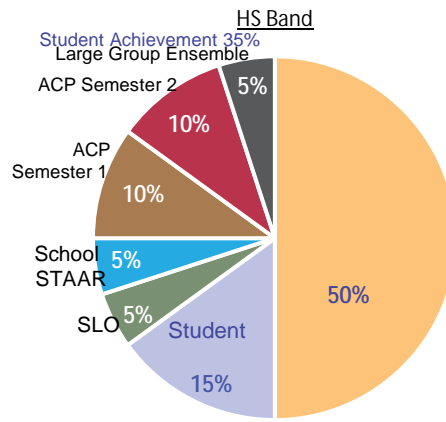

ES Grade 4 General

Student Achievement 35%

ES Grade 4 RLA (TELPAS)

Student Achievement 35%

ES Grade 5 General

Student Achievement 35%

Category B

Category C