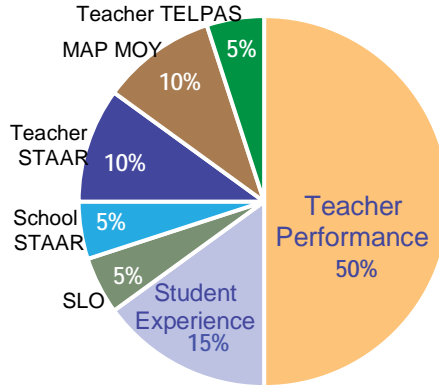

2023-24 Student Achievement Templates

TEI Teacher Categories

The majority of

Category A: Elementary School

ES Grade 3 General

Student Achievement 35%

ES Grade 3 RLA (TELPAS)

Student Achievement 35%

ES Grade 4 General

Student Achievement 35%

ES Grade 4 RLA (TELPAS)

Student Achievement 35%

ES Grade 5 General

Student Achievement 35%

Category B

Category C