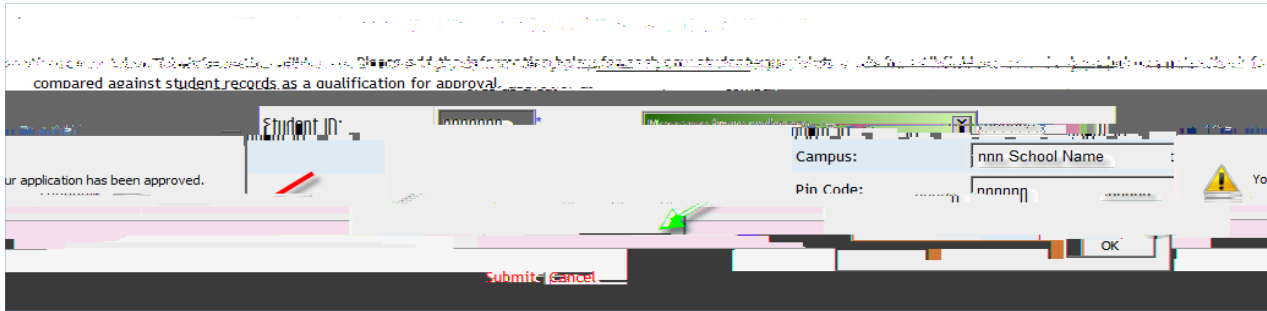

Dallas ISD Parent Portal First Time User

4 Welcome to GradeSpeed this screen will appear

Click on "Add a student to my account"

5 Setup Students the following screen will appear

Student ID This is your student's Dallas ISD identification number. It can be found on your student's report

Dallas ISD Parent Portal First Time User

6 You will receive a message that your student's information is added

7 When you have successfully added your student's information, the information on the left side of the screen will change to show these options: