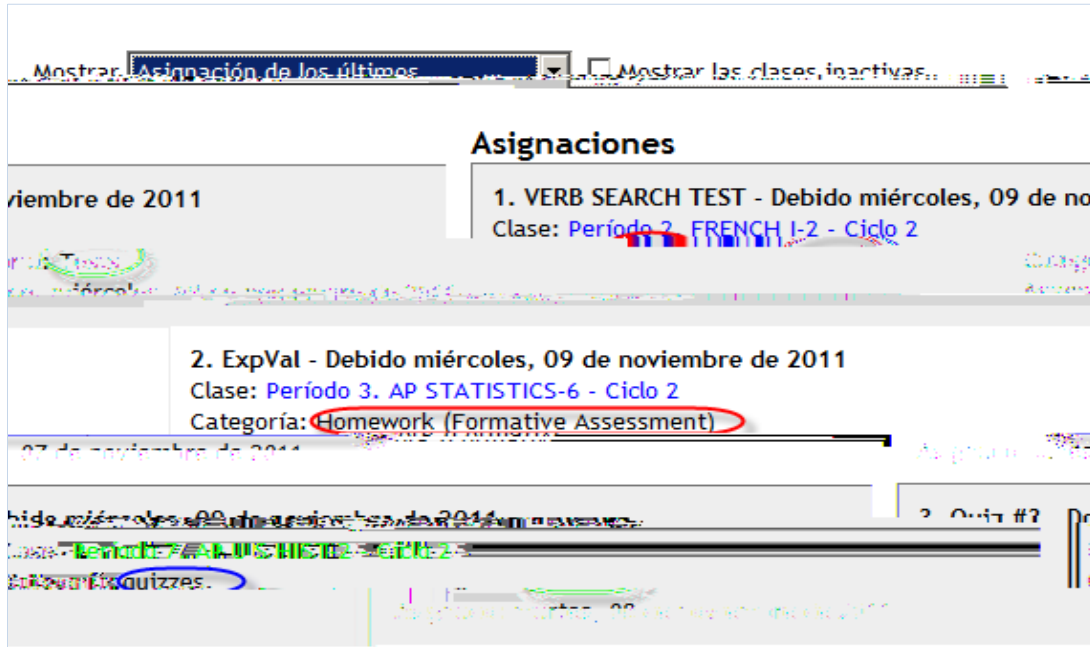

Dallas ISD Parent Portal

Possible Future Changes

4 Spanish communications to parents not always Spanish

Low Impact Low Risk